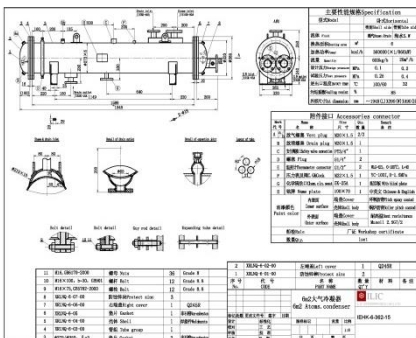

OUR ORDERS

Freshwater heater insert

Drain cooler

Cargo reducers

Ballast water pump